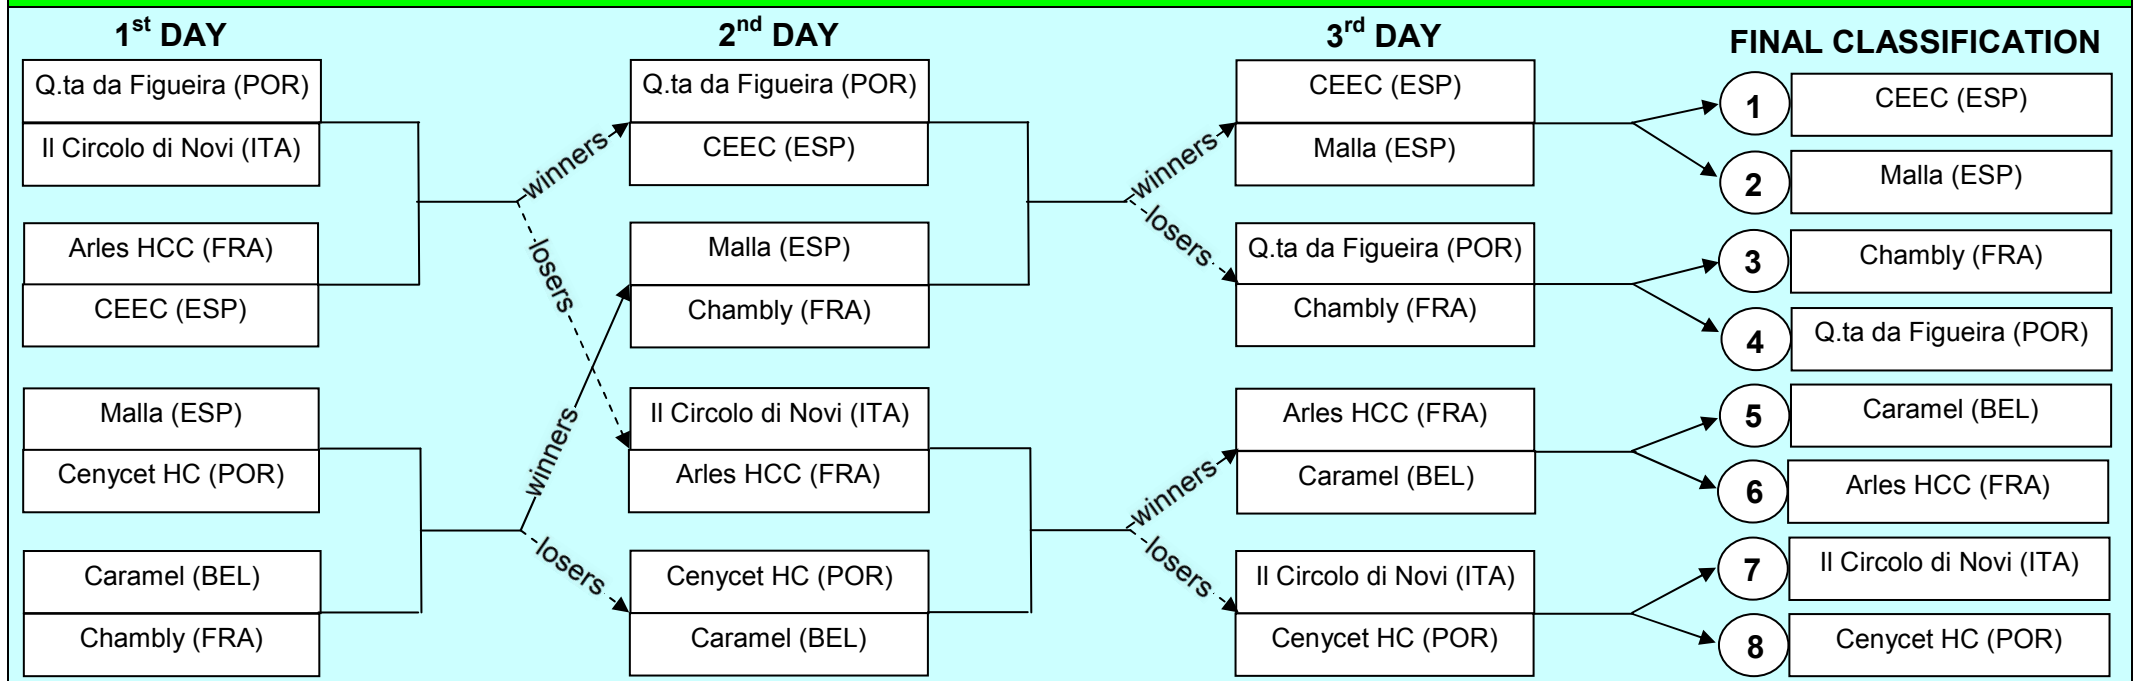

RESULTS & CLASSIFICATION – PRO ELITE

Type of Competition: FIHB Pro Elite Champions League 2015

Place: Le Mans (FRA)

Category: Pro Elite

Date: October 9th...11th 2015

RESULTS

October 9th			October 10th			October 11th			
Q.ta da Figueira (POR) vs Circolo Novi (ITA)	6	5	Circolo Novi (ITA) vs Arles HCC (FRA)	6	7	Finals - 7th and 8th place Circolo Novi (ITA) vs Cenycet HC (POR)		6	5
Arles HCC (FRA) vs CEEC (ESP)	2	9	Cenycet HC (POR) vs Caramel (BEL)	7	9	Finals - 5th and 6th place Arles HCC (FRA) vs Caramel (BEL)		7	8
Malla (ESP) vs Cenycet HC (POR)	12	6	Malla (ESP) vs Chambly (FRA)	6	5	Finals - 3rd and 4th place Chambly (FRA) vs Quinta da Figueira (POR)		9	7
Caramel (BEL) vs Chambly (FRA)	7	12	Quinta da Figueira (POR) vs CEEC (ESP)	5	10	Finals - 1st and 2nd place Malla (ESP) vs CEEC (ESP)		5	8

CLASSIFICATION

AWARDS OF MERIT – PRO ELITE

Place: Le Mans (FRA)

Type of Competition: FIHB Pro Elite Champions League 2015

Category: Pro Elite

Date: October 9th ...11th 2015

RESULTS

Award	Decided by	Won by	Notes
BEST FAIR PLAY TEAM	Referees	MALLA (ESP)	
BEST HORSE & PLAYER COMBINATION	Team Leaders, Coaches, Ground Jury	SAINT CALIN & Gil CARBONES CEEC (ESP)	
TOP SCORER	n.a.	Gil CARBONES – CEEC (ESP)	13 goals