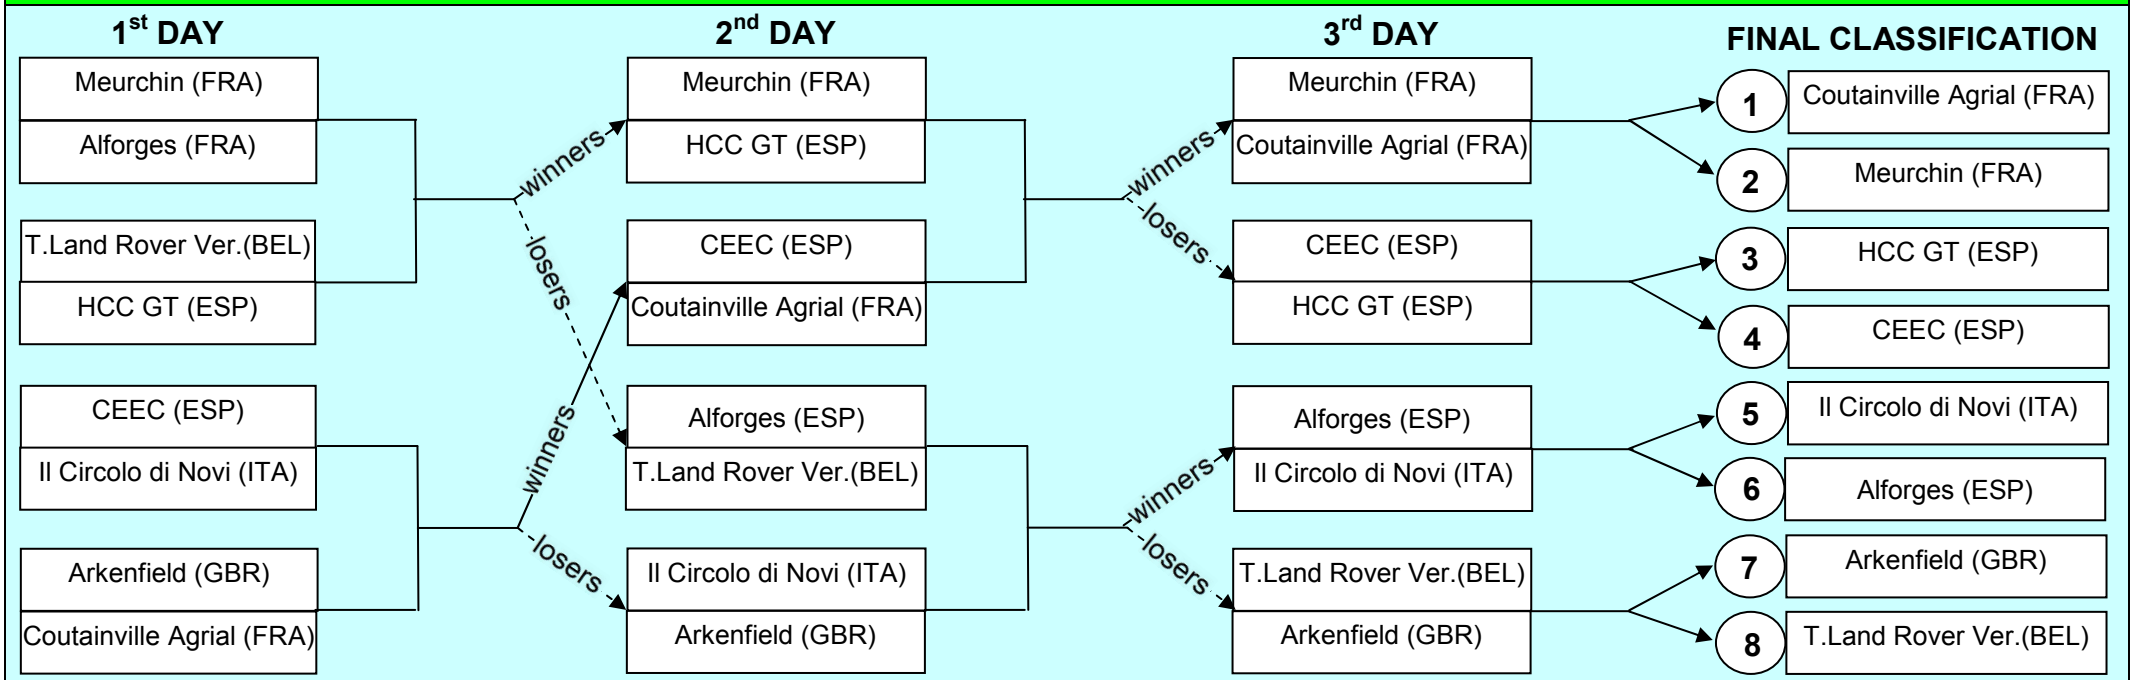

RESULTS & CLASSIFICATION – LADIES

Place: Le Mans (FRA)
Type of Competition: FIHB Ladies Champions League 2015
Date: October 9th ...11th 2015
Category: Ladies

RESULTS

October 9th			October 10th			October 11th				
Meurchin (FRA) vs Alfortges (ESP)	7	2	Alfortges (ESP) vs T.Land Rover Vern.(BEL)	6	3	Finals - 7th and 8th place		T.Land Rover Vern(BEL) vs Arkenfield (GBR)	5	6
T.Land Rover Vern.(BEL) vs HCC GT (ESP)	6	9	Il Circolo di Novi (ITA) vs Arkenfield (GBR)	8	2	Finals - 5th and 6th place		Alfortges (ESP) vs Il Circolo di Novi (ITA)	4	5
CEEC (ESP) vs Il Circolo di Novi (ITA)	8	6	CEEC (ESP) vs Coutainville Agrial (FRA)	3	9	Finals - 3rd and 4th place		CEEC (ESP) vs HCC GT (ESP)	6	7
Arkenfield (GBR) vs Coutainville Agrial(FRA)	3	13	Meurchin (FRA) vs HCC GT (ESP)	7	6	Finals - 1st and 2nd place		Coutainville Agrial (FRA) vs Meurchin (FRA)	9	2

CLASSIFICATION