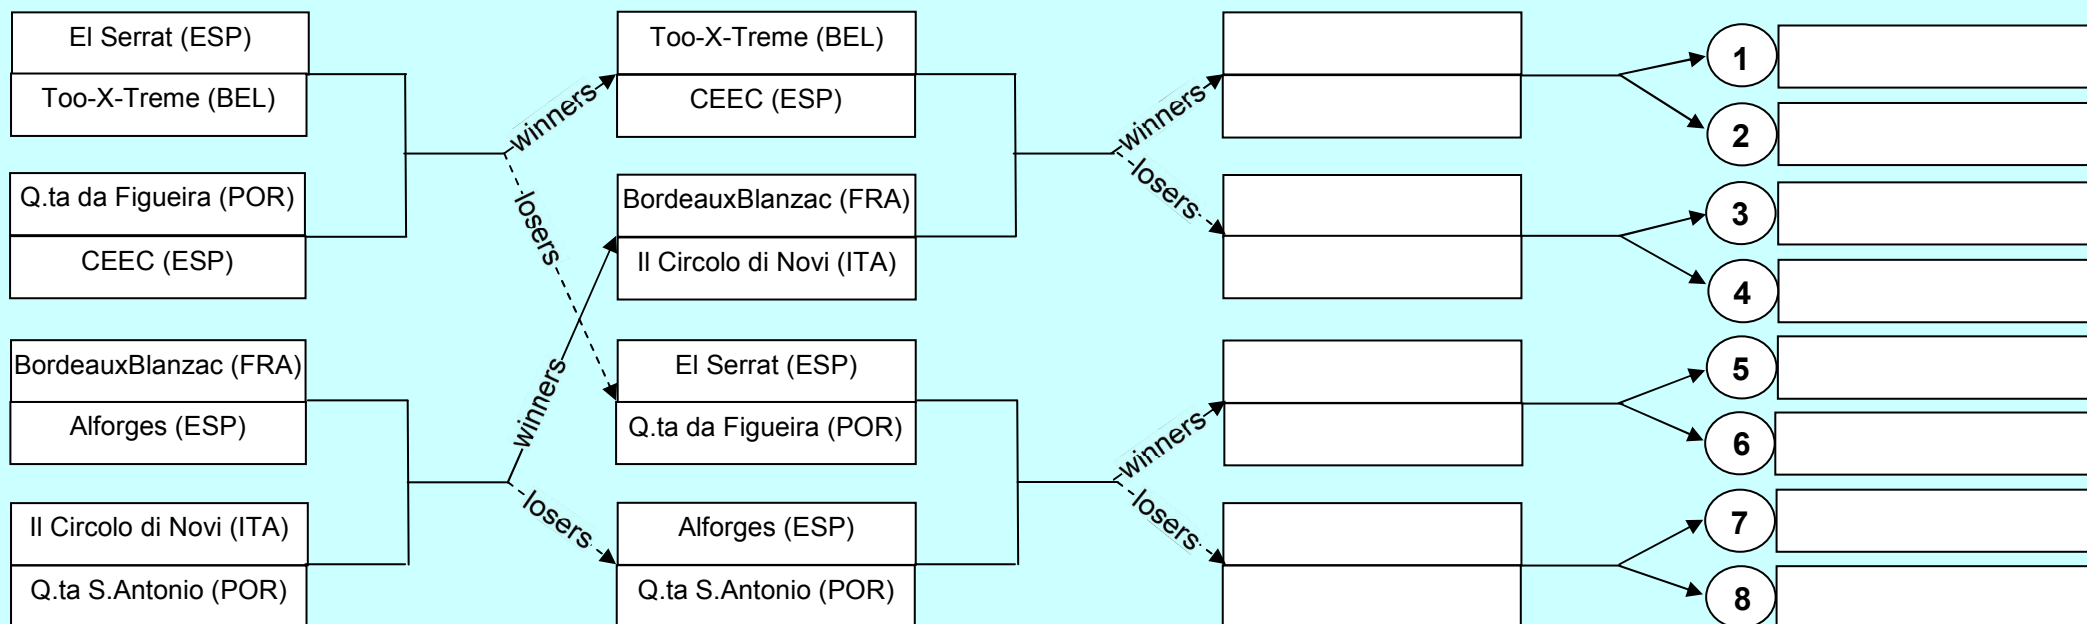

RESULTS & CLASSIFICATION – PRO ELITE

Type of Competition: FIHB Pro Elite Champions League 2017

Place: Beja (POR)

Category: Pro Elite

Date: September 28th ...30th 2017

RESULTS

September 28th			September 29th			September 30th		
El Serrat (ESP) vs Too-X-Treme (BEL)	6	8				Finals - 7th and 8th place		
Quinta da Figueira (POR) vs CEEC (ESP)	6	11				vs		
Bordeaux Blanzac (FRA) vs Alforges (ESP)	11	7				Finals - 5th and 6th place		
Circolo di Novi (ITA) vs Q.ta S.Antonio (POR)	10	5				vs		
						Finals - 3rd and 4th place		
						vs		
						Finals - 1st and 2nd place		
						vs		

1st DAY

2nd DAY

3rd DAY

FINAL CLASS.