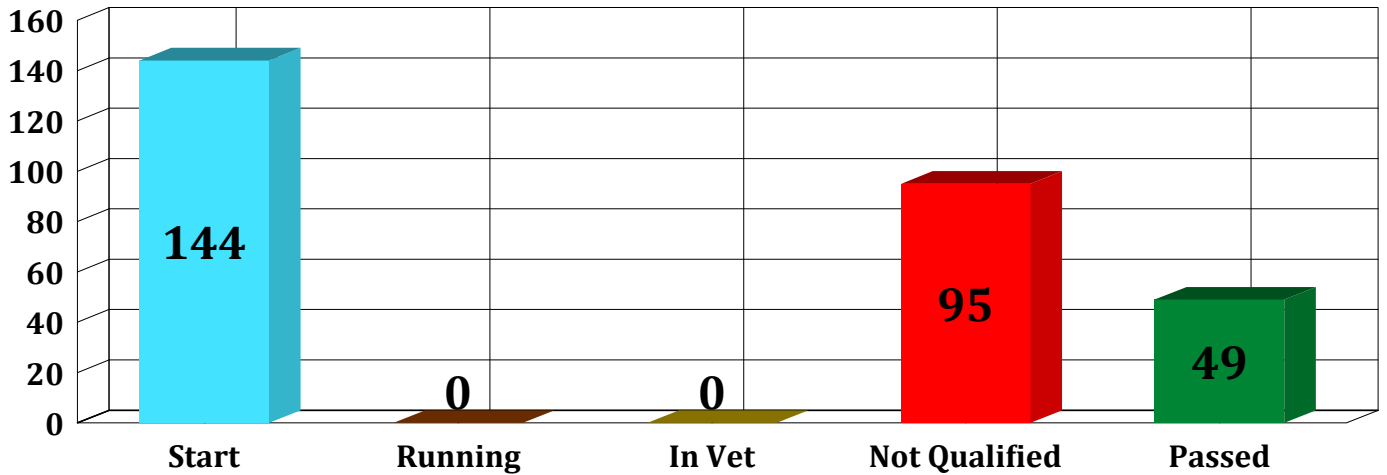

Ride Chart

Ledgend : # = Penalty Applied; ST* = Horse Status After 1st Inspection (P = Passed, I = Re-Insp, E = Re-Exam.)